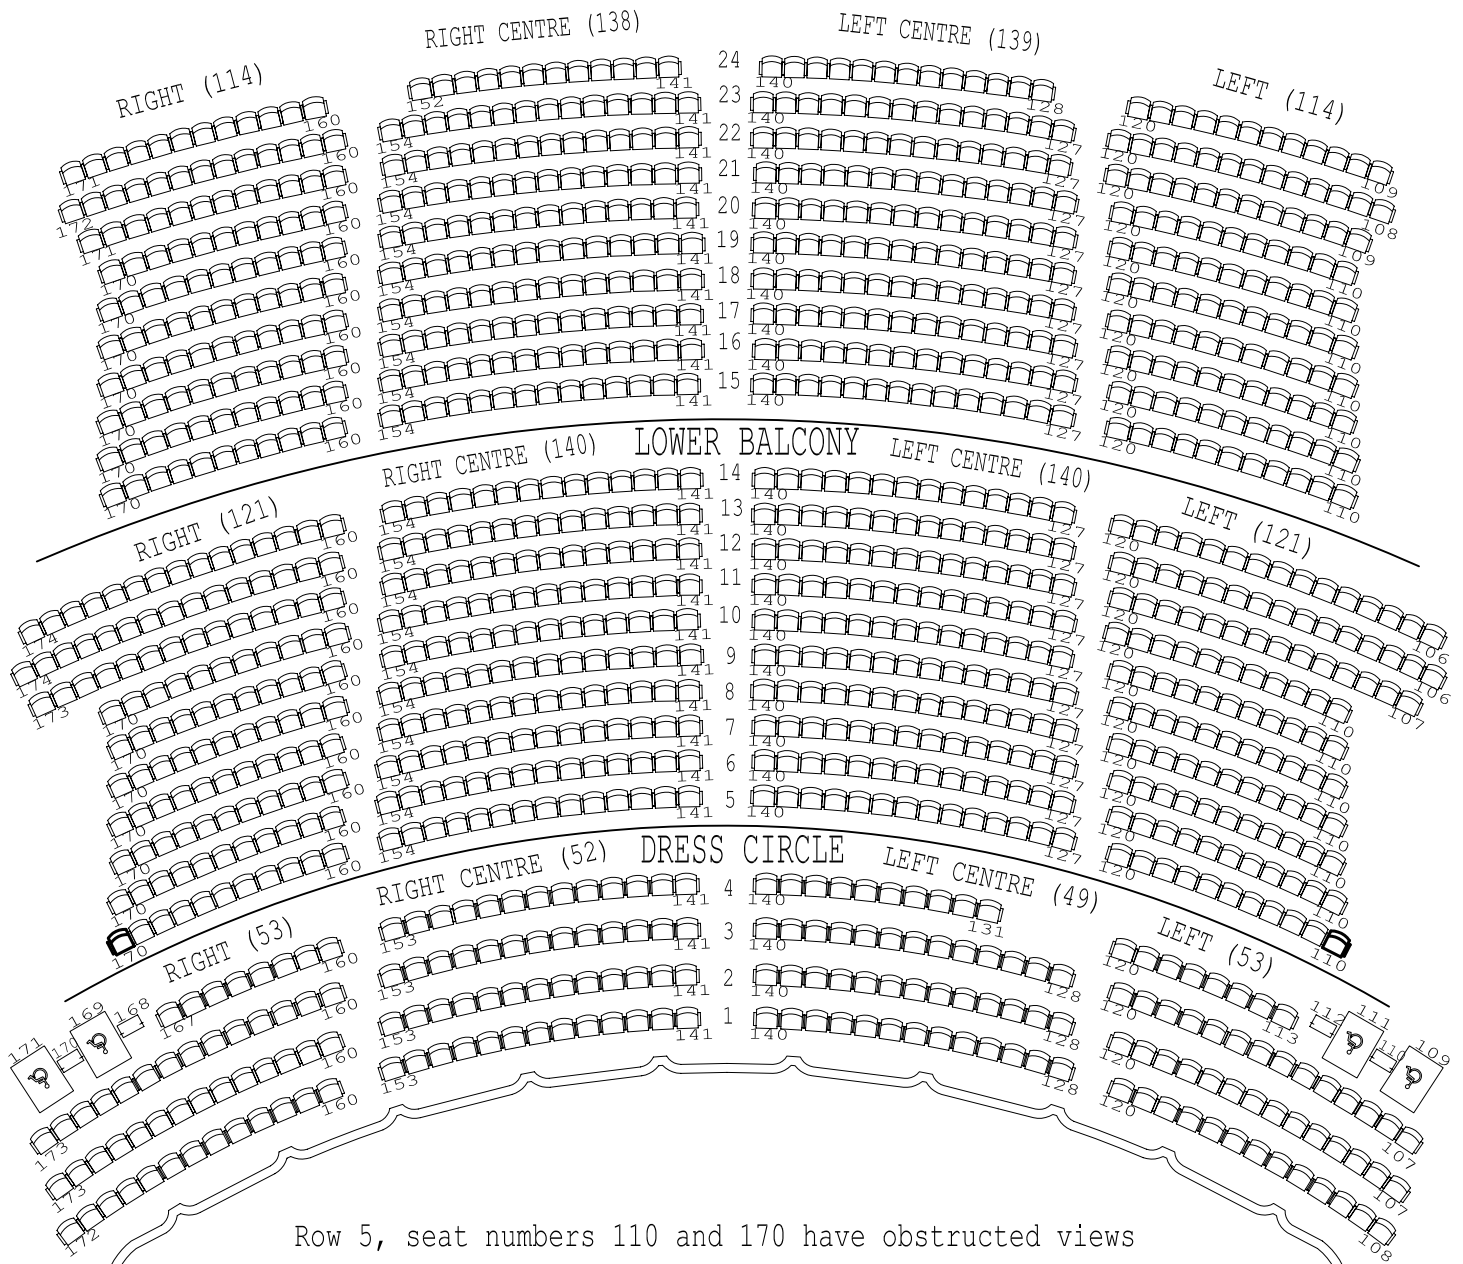

# UPPER BALCONY

Row 5, seat numbers 110 and 170 have obstructed views

Orchestra	1454	includes 12 wheelchair accessible seats
Dress Circle	207	includes 4 wheelchair accessible seats
Balcony	1027	
<b>Total</b>	<b>2688</b>	<b>includes 16 wheelchair accessible seats</b>